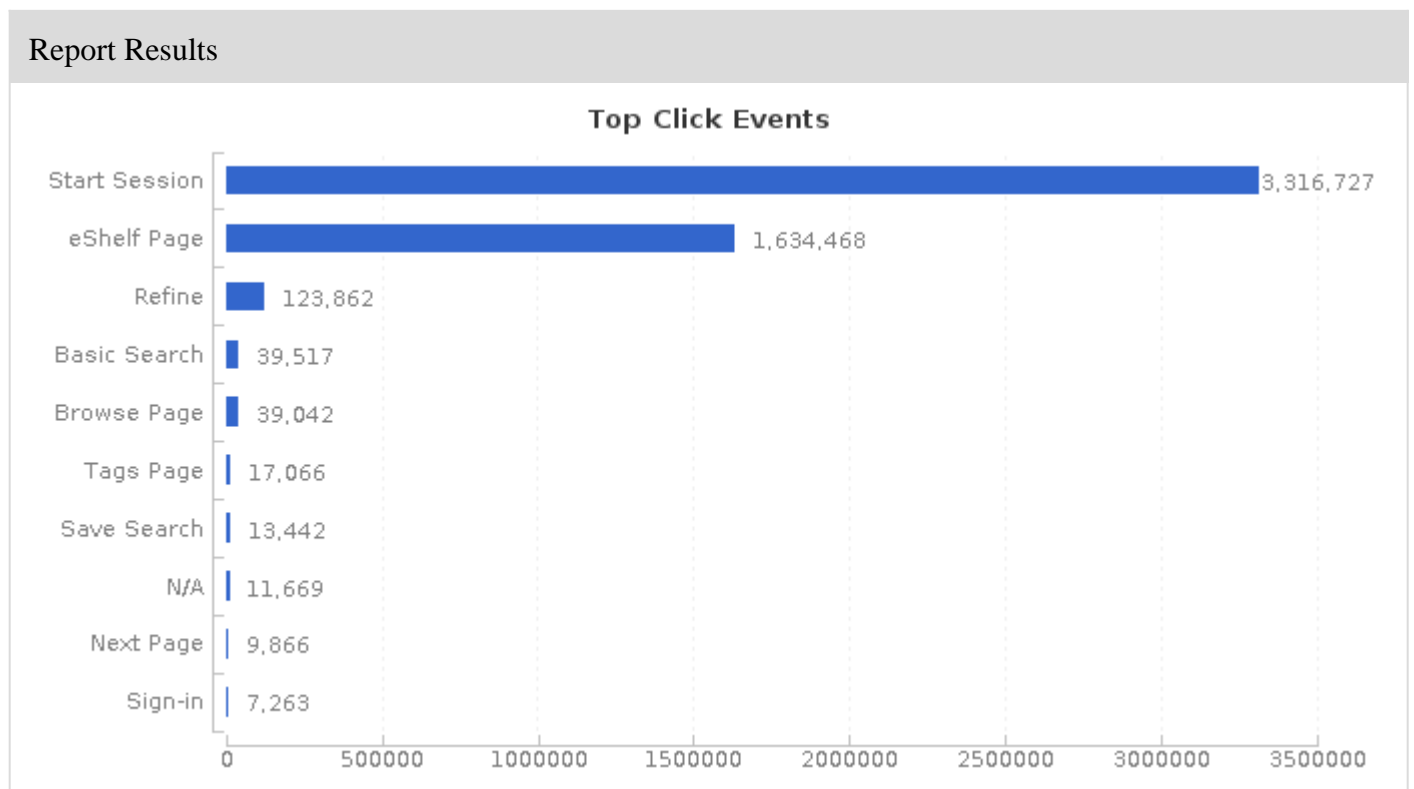

# Click events report

Click Event	Number of Clicks
Start Session	3,316,727
eShelf Page	1,634,468
Refine	123,862
Basic Search	39,517
Browse Page	39,042
Tags Page	17,066
Save Search	13,442
N/A	11,669
Next Page	9,866
Sign-in	7,263
Add to eShelf	5,239
hlp	2,974
Permalink	2,034
Send an email	1,156
Advanced Search	962
Full Display	413
Search Problem	391
Details Print	258
Previous Page	206
Eshelf Print	180
Browse Related	178
Display institution from Get It tab	134
Browse Search - Subject	107
Browse Search - Title	100
BrowseSearch Search	72
Browse Search - Dewey Callnumber	52
Add page to e-shelf	38
Browse Search - Author	21
Subscribe RSS	11
Create Alert	10
Personal Data	7
Find DataBases Link	4
Find DataBases Simple	4
Browse Search - Generic Callnumber	3
Add Tags	1
Add a review	1

**Report Parameters**

Institution:	UDN01
View:	Inn
Start Date:	1 Jan 2017
End Date:	31 Dec 2023